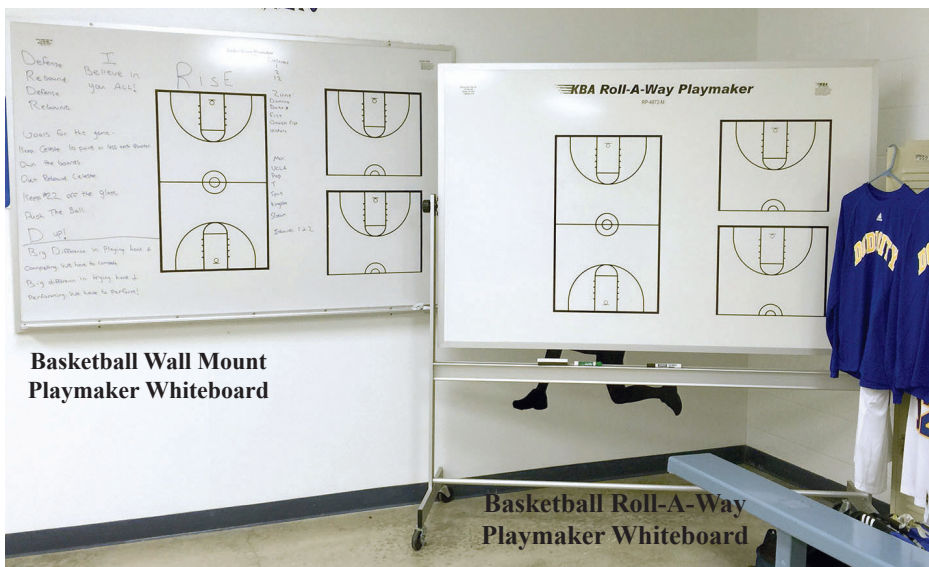

Basketball Wall Mount Playmaker Whiteboard

Basketball Roll-A-Way Playmaker Whiteboard

BASKETBALL PLAYMAKER WHITEBOARDS

- Heavy duty aluminum framed, magnetic dry erase whiteboard with tray and printed basketball courts.
- Includes (4) dry erase markers, magnetic pieces with numbering system and eraser.
- Size: 48"x72" (4' x 6')

Wall Mount Basketball Playmaker Whiteboard

1. Includes hangers for mounting on wall.
2. **FOB Freight**
   LR-4872-M.....$599 ea 2+ $579 ea

ROLLING Basketball Playmaker Whiteboard

1. Moves easily from locker room to gym
   - Heavy duty locking casters.
   - Revolving, so you can easily use both sides
   - Locking mechanism that holds the board in place
   - One side has basketball courts and reverse side is plain whiteboard surface.
2. **FOB Freight**
   RP4872M.....$949 ea 2+ $929 ea