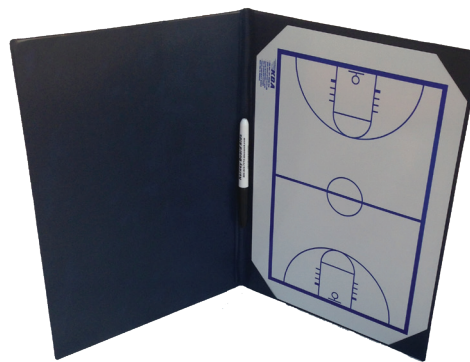

**BASKETBALL FOLDER**

- Synthetic leather cover
  - Holds one legal size notepad inside
  - Pen & business card holder inside
- NOTBK-Basketball**.....\$27.99 ea

**SCOREBOOK COVER**

- Hardback Vinyl Protective Cover
  - Includes pencil holder.
  - Area to label front with team name
  - Size: 9½"x12¼" (Scorebook not included)
- SBC-500** .....\$10.95 ea