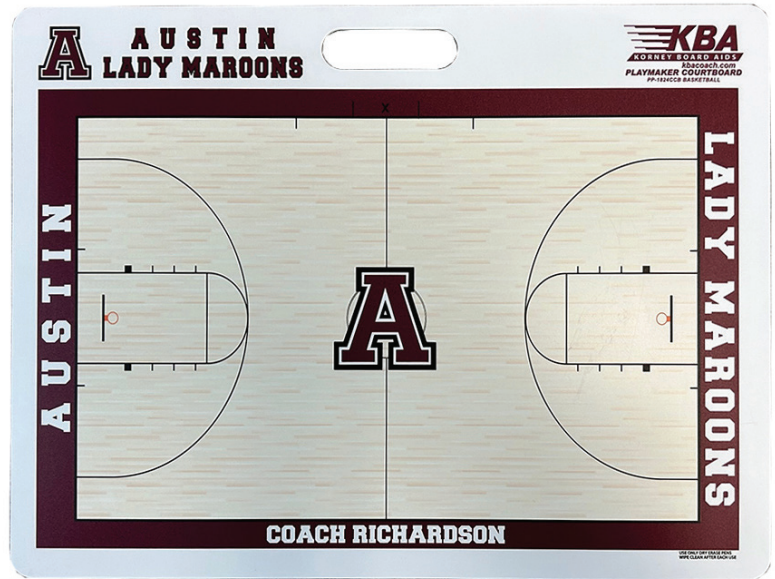

**WHITEBOARD EASEL**

- Adjustable legs from 34" up to 64"
- Aluminum, lightweight.
- Easy to carry & travel with.
- Center support brace with non-skid rubber feet
- Supports 18"x24" & 24"x36" KBA non-magnetic whiteboards.

(Board not included)

**KBE.....\$74.99 ea**

**KBA PORTABLE PLAYMAKER**

- Size: 18" x 24" with portable, easy carrying handle
- Durable and dry erase finish on both sides
- Basketball: Full court on one side and large 1/2 court on reverse side.
- Includes bold dry erase marker with Velcro® that serves as eraser and attaches to board for storage.

**KBA PORTABLE PLAYMAKER WHITEBOARD 18"X24" - CUSTOM**

- Size: 18" x 24" with portable, easy carrying handle
- Durable, double sided dry erase finish
- Durable poly injected material with printed graphics
- Full court/field on one side and large 1/2 court on reverse side or see more options at kbacoach.com
- This board can mimic your court, you must provide high quality art files/photo as a visual reference.
- Includes bold dry erase marker with Velcro® that serves as eraser and attaches to board for storage.
- Proofs are sent after orders is received for approval.

PP1824C Custom.....\$129.99 ea  
(can have name change) 2+ same art \$100.00 ea

**KBA HANDHELD FRAMED PLAYMAKER WHITEBOARD**

- Double sided dry erase finish with protective frame
- Customize in your school colors, name and logo.
- Custom graphics on front and backside - Front side includes full court and backside option (see website).
- Includes a Dry Erase Marker with soft Velcro that serves as an eraser and attaches to board for storage.
- Size: 12"x18"
- Please place order online so we have complete information for art. <https://kbacoach.com/product/custom-hand-held-basketball-whiteboard/>
- Proofs are emailed after your order is placed.