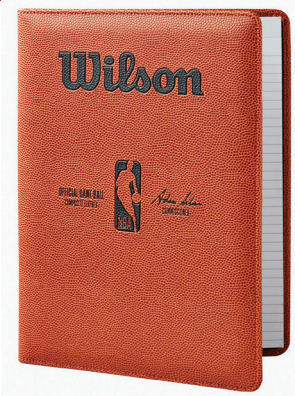

*Place order prior to requesting art proof.*

*All custom whiteboard orders will receive a PROOF for APPROVAL.*

**MARK V SCOREBOOK**

- 15 spaces for players
  - Spaces for field goals & free throws
  - Scoring for individual & team fouls
  - 8½" wire bound, hardback, scoring instructions
- MARK V 40 games** .....\$9.95 ea  
 2-5 \$9.00 ea 6+ \$8.50 ea
- MARK V/30 30 games**.....\$8.50 ea  
 2-5 \$8.00 ea 6+ \$7.50 ea

**BASKETBALL FOLDER**

- Synthetic leather cover
  - Holds one legal size notepad inside
  - Pen & business card holder inside
- NOTBK-Basketball**.....\$27.99 ea

**SCOREBOOK COVER**

- Hardback Vinyl Protective Cover
  - Includes pencil holder.
  - Area to label front with team name
  - Size: 9½"x12¼" (Scorebook not included)
- SBC-500** .....\$10.95 ea