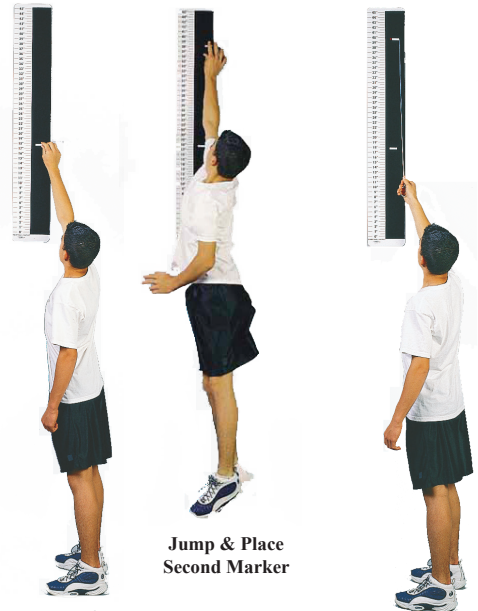

Reach & Place Marker

Jump & Place Second Marker

Retriever Stick to Remove Jump Marker!

REACH N' JUMP VERTICAL JUMP MEASURER

1. The most accurate, affordable vertical jump measurer on the market.
2. Mounts to any gym wall
   - Quick and easy to measure vertical jumps. ...to measure, players place pre-jump marker then use 2nd marker to jump and place... then calculate.
   - 6 placement Markers (for placement during jump on 4" strip of Velcro®) • 1/2" ruler increments imprinted to easily measure jumps from 1"-45"
   - Retriever stick for easy removal of jump markers
   - Made with durable, molded high impact poly plastic
   - Mounting hardware included

VRJB-45 .....$64.95 ea