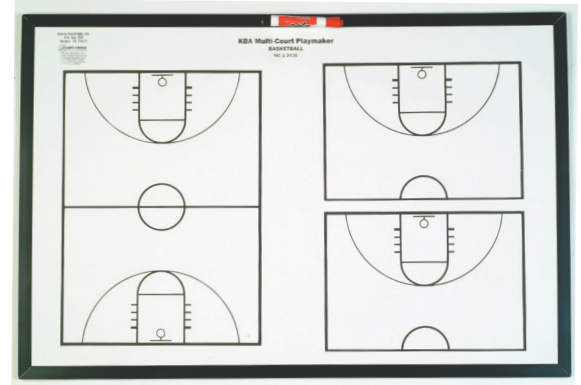

**KBA PORTABLE PLAYMAKER WHITEBOARD 18"X24" - CUSTOM**

- Size: 18" x 24" with portable, easy carrying handle
- Durable, double sided dry erase finish
- Durable poly injected material with printed graphics
- Full court/field on one side and large 1/2 court on reverse side or see more options at kbacoach.com
- This board can mimic your court, you must provide high quality art files/photo as a visual reference.
- Includes bold dry erase marker with Velcro® that serves as eraser and attaches to board for storage.
- Proofs are sent after orders is received for approval.

PP1824C Custom.....\$129.99 ea  
(can have name change) 2+ same art \$100.00 ea

**KBA HANDHELD FRAMED PLAYMAKER WHITEBOARD**

- Double sided dry erase finish with protective frame
- Customize in your school colors, name and logo.
- Custom graphics on front and backside - Front side includes full court and backside option (see website).
- Includes a Dry Erase Marker with soft Velcro that serves as an eraser and attaches to board for storage.
- Size: 12"x18"
- Please place order online so we have complete information for art. <https://kbacoach.com/product/custom-hand-held-basketball-whiteboard/>
- Proofs are emailed after your order is placed.

CF12X18.....\$89.95 ea

**KBA PLAYMAKER WHITEBOARDS**

**18"X24" | 24"X36"**

- Use for pre-game planning to show players how to execute team plays. • Includes dry erase marker with soft Velcro® to use as the eraser and stores on board.
- Use on the court or hang in locker rooms. • Non-Magnetic comes with heavy duty aluminum frame with hangers pre-attached for easy hanging.
- Magnetic 24x36" - comes with rounded corners and includes silver decorative screw cover covers for modern look, it is not framed. See photo below.
- Choose Layout | Size: 18"x24" or 24"x36" | Sport | Magnetic or Non-magnetic (other sports shown on web)