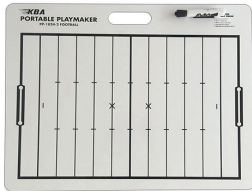

PP1824-9 Football