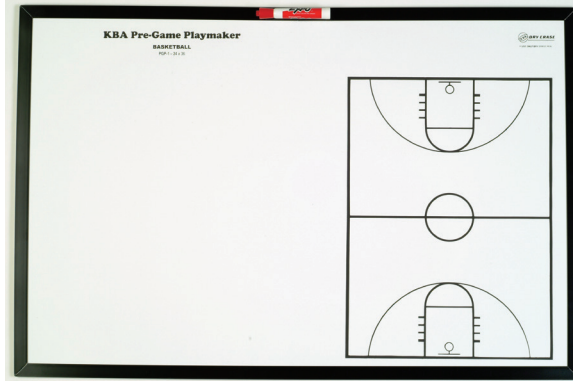

**KBA PORTABLE PLAYMAKER WHITEBOARD 18"X24" - CUSTOM**

- Size: 18" x 24" with portable, easy carrying handle
- Durable, double sided dry erase finish
- Durable poly injected material with printed graphics
- Full court/field on one side and large 1/2 court on reverse side or see more options at kbacoach.com
- This board can mimic your court, you must provide high quality art files/photo as a visual reference.
- Includes bold dry erase marker with Velcro® that serves as eraser and attaches to board for storage.
- Proofs are sent after orders is received for approval.

PP1824C Custom.....\$129.99 ea  
(can have name change) 2+ same art \$100.00 ea

**KBA HANDHELD FRAMED PLAYMAKER WHITEBOARD**

- Double sided dry erase finish with protective frame
- Customize in your school colors, name and logo.
- Custom graphics on front and backside - Front side includes full court and backside option (see website).
- Includes a Dry Erase Marker with soft Velcro that serves as an eraser and attaches to board for storage.
- Size: 12"x18"
- Please place order online so we have complete information for art. <https://kbacoach.com/product/custom-hand-held-basketball-whiteboard/>
- Proofs are emailed after your order is placed.

CF12X18.....\$89.95 ea

**KBA PLAYMAKER WHITEBOARDS**

**18"X24" | 24"X36"**

- Use for pre-game planning to show players how to execute team plays. • Includes dry erase marker with soft Velcro® to use as the eraser and stores on board.
- Use on the court or hang in locker rooms. • Non-Magnetic comes with heavy duty aluminum frame with hangers pre-attached for easy hanging.
- Magnetic 24x36" - comes with rounded corners and includes silver decorative screw cover covers for modern look, it is not framed. See photo below.
- Choose Layout | Size: 18"x24" or 24"x36" | Sport | Magnetic or Non-magnetic (other sports shown on web)