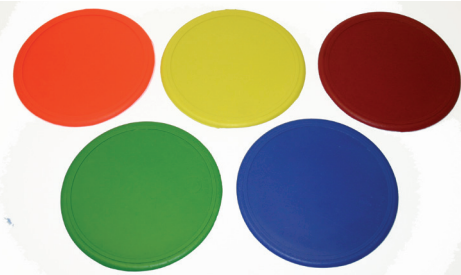

SPOT MARKERS

- Soft, flexible & provides a non-slip surface
- Use for a variety of training drills and endless agility training.
- Size: 9" D • ¼" H, dome shaped
- Colors: **Orange, Green, Yellow, Blue, Red, Purple**

PS-C12 (color) .....$5.25 ea

KPS-6 (1 color of each).....$29.99 set of 6

KPS-12 (color) .....$59.99 dz