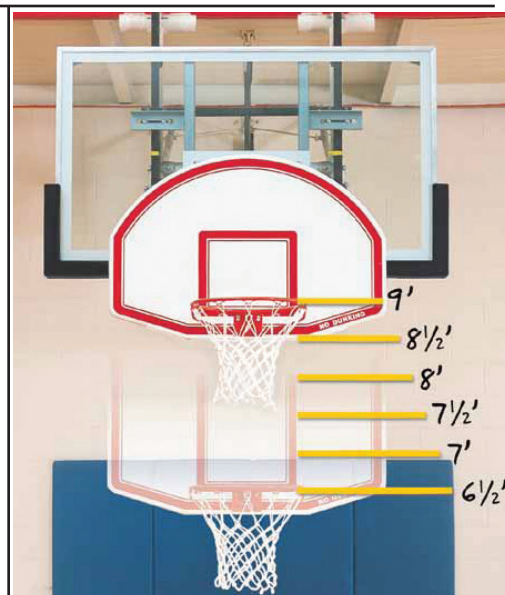

**BA32XL.....\$273 ea**

**6-IN-1 EASY-UP™ YOUTH MINI GOAL**

- Adjust to 6 different heights- 6½', 7', 7½', 8', 8½' & 9'
- Attaches to official 10' goals in less than 5 minutes
- Lowers rim & moves rim 24" closer to free throw line
- Full size rim • 32"x48" backboard is molded of high impact ABS plastic