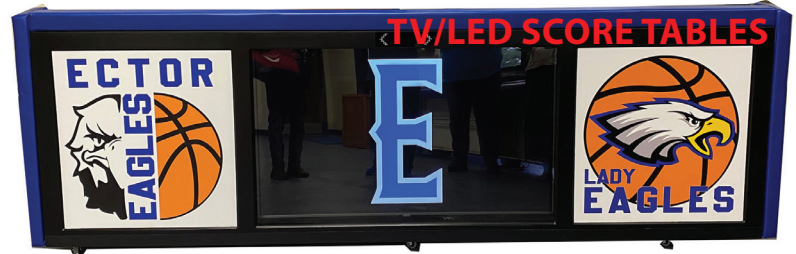

**LOCKER ROOM STOOLS**

Perfect for locker rooms, dugouts, or on the court sidelines.

- Padded vinyl seat on strong steel frame, non-scuffing feet & folds for storage
- Size open: 25"H x 15"W x 13"D | Folded: 3.5"D x 15"W x 29"H
- Available with custom print or plain • Order in multiples of 4
- **LS-P (plain-no imprint on seat), order in multiples of 4**
- **LS1 (Custom with 1, 2 or 3 color art print. Minimum order 24 with art)**
- **TALL LOCKER ROOM STOOLS - 21" H from floor to top of seat. Open: 13"D x 15"W x 28"H | Folded: 3.5"D x 15"W x 32"H**
- **TLS-Plain (plain-no art on seat)**
- **TLS-C (Custom with 1, 2 or 3 color art print. Minimum order 24 with art)**

**BACK-LIT SCORE TABLES**

**BACKLIT & DIGITAL LED SCORE TABLES**

- Durable, heavy duty score table on the market. Built to last season after season. Made in the USA, custom built hardwood frame, shatterproof ad panel, custom foam padding with a one inch thick wood laminate tabletop. The LED soft glow technology backlit provides highly visible school and/or sponsorship advertising graphics. (120VAC, 60Hz)
- Full color graphics and padding available in team colors on backlit table (see web for digital score table information).
- Custom in 8' or 10' lengths. • Full motion wheels and 18" tabletop allow easy storage.
- Cup holders and grommets in laminate tabletop.
- Each unit includes: built in possession arrow, 6-outlet power strip for sport consoles, etc.
- Lockable, 3" casters with polyurethane wheels for easy moving and non-marring