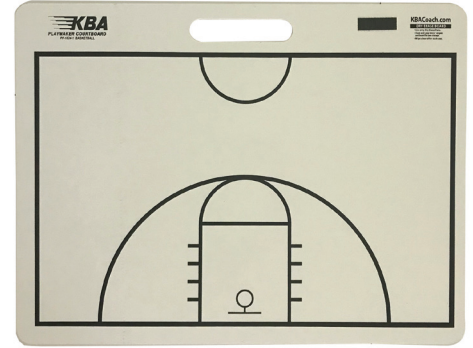

**WHITEBOARD EASEL**

- Adjustable legs from 34" up to 64"
- Aluminum, lightweight.
- Easy to carry & travel with.
- Center support brace with non-skid rubber feet
- Supports 18"x24" & 24"x36" KBA non-magnetic whiteboards.

**KBA PORTABLE PLAYMAKER WHITEBOARD 18"X24" - CUSTOM**

- Size: 18" x 24" with portable, easy carrying handle
- Durable, double sided dry erase finish
- Durable poly injected material with printed graphics
- Full court/field on one side and large 1/2 court on reverse side or see more options at kbacoach.com
- This board can mimic your court, you must provide high quality art files/photo as a visual reference.
- Includes bold dry erase marker with Velcro® that serves as eraser and attaches to board for storage.
- Proofs are sent after orders is received for approval.

PP1824C Custom.....\$129.99 ea  
(can have name change) 2+ same art \$100.00 ea

**KBA HANDHELD FRAMED PLAYMAKER WHITEBOARD**

- Double sided dry erase finish with protective frame
- Customize in your school colors, name and logo.
- Custom graphics on front and backside - Front side includes full court and backside option (see website).
- Includes a Dry Erase Marker with soft Velcro that serves as an eraser and attaches to board for storage.
- Size: 12"x18"
- Please place order online so we have complete information for art. <https://kbacoach.com/product/custom-hand-held-basketball-whiteboard/>
- Proofs are emailed after your order is placed.