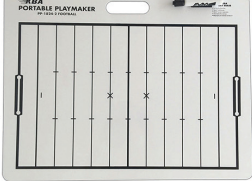

KBA PORTABLE PLAYMAKER

- Size: 18" x 24" with portable, easy carrying handle
- Durable and dry erase finish on both sides
- Basketball: Full court on one side and large 1/2 court on reverse side.
- Includes bold dry erase marker with Velcro® that serves as eraser and attaches to board for storage.

PP-1824-1 Basketball (line color).....$43.95 ea

colors: Black, Red, Blue, Orange, Green, Purple, Maroon

PP1824-1C College Basketball (black only)

PP-1824-17 NBA Basketball

PP1824-4 Volleyball

PP1824-3 Soccer

PP1824-8 Ice Hockey

PP1824-2 Football

PP1824-9 Football

PP1824-19 Baseball

PP1824-2 Football