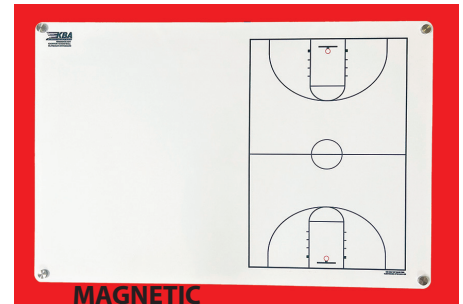

CUSTOM WHITEBOARDS - 18"x24" AND 24"x36"

Same as the whiteboards above but customize in team colors, logo and lettering. Choose size/layout/sport, provide colors and high quality art file of your logo.

•Magnetic 24x36" no frame - a white background must be used due to color saturation.

Layouts: full court, full court+notes, full court+half courts+notes, full court + half court

Place order prior to requesting art proof. Proofs will be emailed and must be approved prior to shipping.

- **CWCB1824 18"x 24" .....$95.00 ea**
- **CWB1824M Magnetic 18"x 24" Framed.....$110.00 ea**
- **CWCB2436 24"x36" Framed non-magnetic .....$150.00 ea**
- **CWBC2436M 24"x36" Magnetic (no frame) .....$175.00 ea**