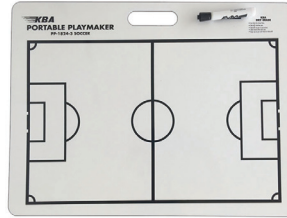

PP-1824-3 Soccer