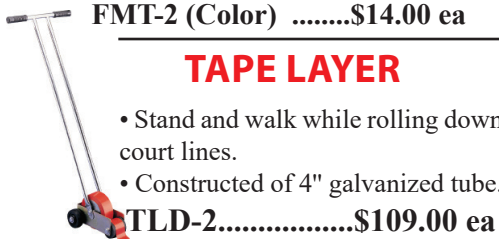

**FMT-2 (Color) .....\$14.00 ea**

**TAPE LAYER**

- Stand and walk while rolling down court lines.

- Constructed of 4" galvanized tube.

**TLD-2.....\$109.00 ea**

**DRILL CONES**

- Tough, durable plastic cones
- Perfect for speed, quickness, jumping, and agility drills.
- One-piece construction
- Wide, stable square base.
- Nest for easy storage.