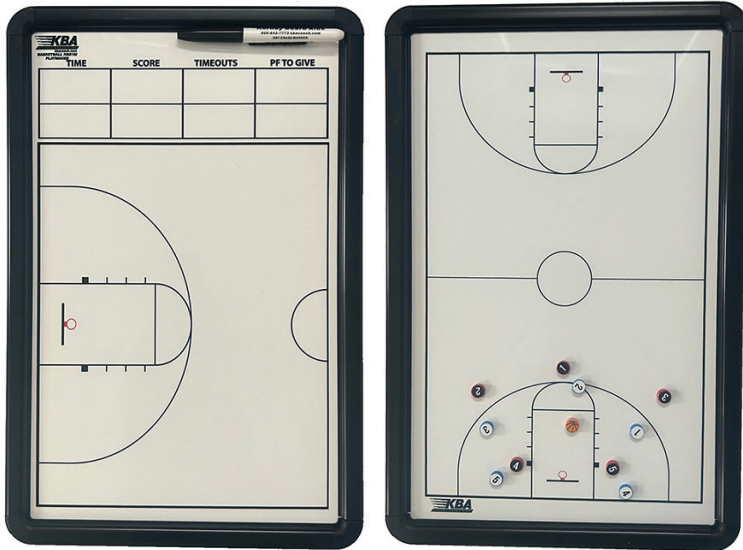

KBA FRAMED MAGNETIC PLAYMAKER

- Double sided, dry erase with basketball court lines.
- Front includes a large half basketball court (this side is non-magnetic)
- Back includes a full court basketball diagram and this side is Magnetic.
- Includes magnetics for player and vinyl stickers for identification.
- Sticker system includes 2 balls, (2) 1-12 numbers
- Dry Erase Marker with soft Velcro that serves as an eraser and attaches to board for storage.
- Protective frame • Size: 12"x18"

KBBM1 Basketball.....$55.00 ea
KVBM4 Volleyball
KSBM3 Soccer