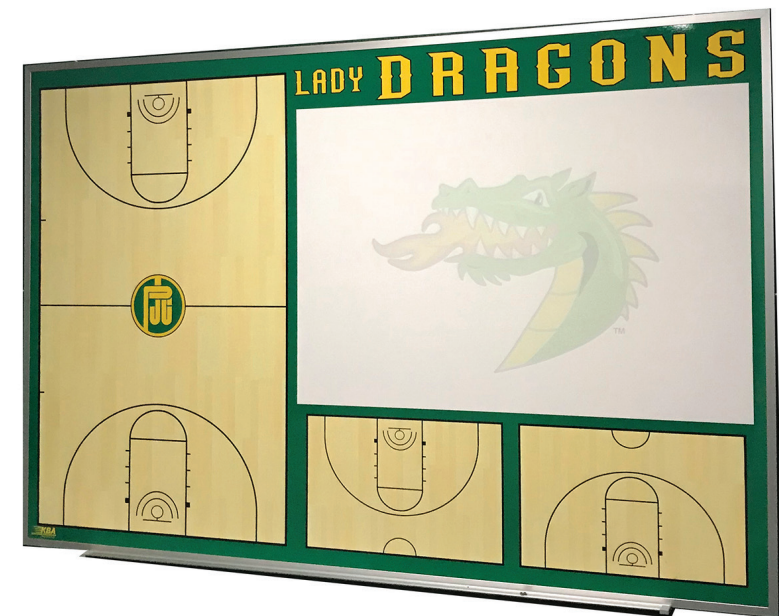

ROLLING WHITEBOARDS

1. White dry erase surface with aluminum frame and tray.
   - Reversible, double sided
   - Wide base design with locking casters
2. **FOB Freight**

SIZE	NON-MAGNETIC		MAGNETIC	
3'x4'	RB-ARM34	$800	RB-ARM1M134	$925
4'x6'	RB-ARMM46	$975	RB-ARM1M146	$1200
4'x8'			ARM1M148	$1750

CUSTOM WHITEBOARD

1. Customize in your team colors, lettering, logo and design layout
   - Frame: aluminum with marker tray (you can choose not to install)
   - Hangers included to hang on any type of wall.
   - Long lasting surface special coating eliminates ghosting or fading.
2. contact us for quotes at sales@kbacoach.com **FOB Freight**

NON-MAGNETIC

MAGNETIC

VBM2S-34	3'x4'....	$695
VBM2S-44	4'x4'	$775
VBM2S-45	4'x5'	$895
VBM2S-46	4'x6'	$945
VBM2S-47	4'x7'	$1020
VBM2S-48	4'x8'	$1020

VBM3S-34	3'x4'	$745
VBM3S-44	4'x4'	$885
VBM3S-45	4'x5'	$990
VBM3S-46	4'x6'	$1025
VBM3S-47	4'x7'	$1175
VBM3S-48	4'x8'	$1175