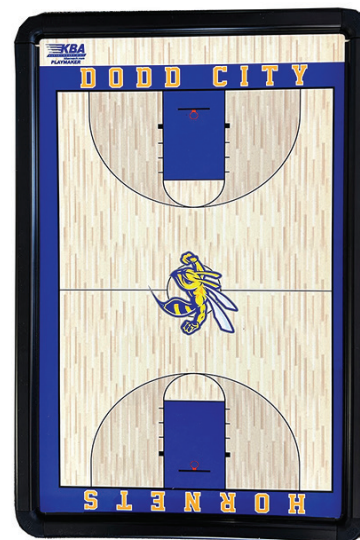

**KBA PORTABLE PLAYMAKER WHITEBOARD 18"X24" - CUSTOM**

- Size: 18" x 24" with portable, easy carrying handle
- Durable, double sided dry erase finish
- Durable poly injected material with printed graphics
- Full court/field on one side and large 1/2 court on reverse side or see more options at kbacoach.com
- This board can mimic your court, you must provide high quality art files/photo as a visual reference.
- Includes bold dry erase marker with Velcro® that serves as eraser and attaches to board for storage.
- Proofs are sent after orders is received for approval.

PP1824C Custom.....\$129.99 ea  
(can have name change) 2+ same art \$100.00 ea

**KBA HANDHELD FRAMED PLAYMAKER WHITEBOARD**

- Double sided dry erase finish with protective frame
- Customize in your school colors, name and logo.
- Custom graphics on front and backside - Front side includes full court and backside option (see website).
- Includes a Dry Erase Marker with soft Velcro that serves as an eraser and attaches to board for storage.
- Size: 12"x18"
- Please place order online so we have complete information for art. <https://kbacoach.com/product/custom-hand-held-basketball-whiteboard/>
- Proofs are emailed after your order is placed.

CF12X18.....\$89.95 ea

**KBA PLAYMAKER WHITEBOARDS**

**18"X24" | 24"X36"**

- Use for pre-game planning to show players how to execute team plays. • Includes dry erase marker with soft Velcro® to use as the eraser and stores on board.
- Use on the court or hang in locker rooms. • Non-Magnetic comes with heavy duty aluminum frame with hangers pre-attached for easy hanging.
- Magnetic 24x36" - comes with rounded corners and includes silver decorative screw cover covers for modern look, it is not framed. See photo below.
- Choose Layout | Size: 18"x24" or 24"x36" | Sport | Magnetic or Non-magnetic (other sports shown on web)