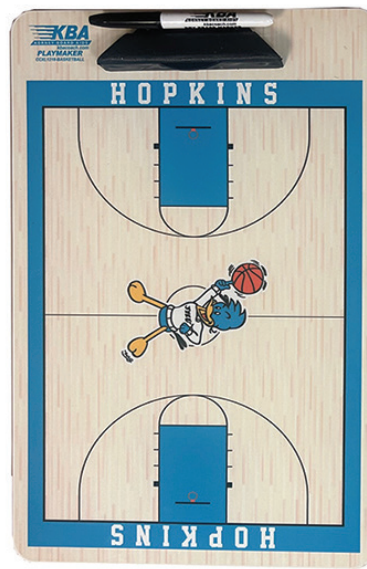

1. Colors:
   White Black
   Navy Red
   Blue Orange
   Green Purple
   Gray Maroon
   Vegas Ath. Yellow

KBA SPIRIT PLAYMAKER CLIPBOARD

- Durable injected molded high impact board.
- Boundary in team colors
- Basketball full court on front with lrg 1/2 court on back
- Dry erase whiteboard with heavy duty clip
- Includes dry erase marker with soft velcro® that serves as eraser & attaches to clip for storage.

VPM-1/color 9"x15½" .....$21.95 ea 6+ $20.00 ea
VRM-1/color 12"x18" .....$22.95 ea 6+ $21.00 ea

KBA CUSTOM CLIPBOARD

The above board but customize it!

- Custom dry erase clipboard with any sport court or field.
- Double sided with art.. full court/field on front with backside options; half court and other options on web.
- Supply high quality art files and we can match your court. (you must supply vector art on detailed courts and high quality art on any logo). pantone color match is not offered, we will do our best to get close to them.
- Order at kbacoach.com so we have complete order details for proofs. (Proofs are not sent prior to receiving order) Allow approx 4-7 business days for production after approval.

CCCBL 9"x15.5" .....$60.00 ea
2+ $50.00 ea
CCCXL 12"x18" .....$70.00 ea
2+ $60.00 ea

(2+ discounted price applies only if art is the exact same on both, name changes are allowed).

KBA BOARD & BAG

KBA COACHING BAG

- 9"x15" dry erase coaching board with black board bag with zipper & tote handle. Front with full court/field and back is plain. (one sided dry erase).
- Pen with Velcro® Eraser attaches to board for quick & easy use.

BNB912 Basketball ....$25.95 ea
BNB912-V Volleyball
BNB912-S Soccer