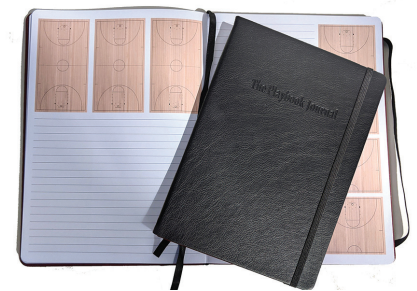

PLAYBOOK JOURNAL

1. High quality water resistant leather, hardcover journal with 120 extra thick white paper pages with rounded corners.
   - Court Diagrams in bball or vball
   - Size: 7" x 10"
   - Includes secure elastic closure, ribbon bookmark, & convenient interior back cover pocket.
2. **PJ-JBB Basketball**.....$29.95 ea
   Basketball - *