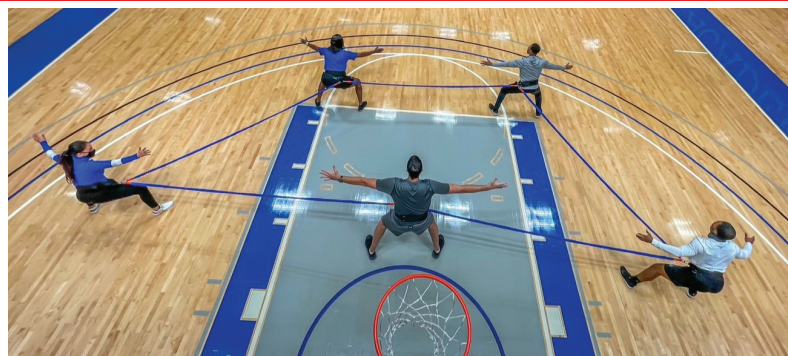

DEFENSE ON A STRING

Designed to teach and instill defensive principles to players. Whether you are coaching a middle school, high school or college team, DOS will help your players become better defenders. It fosters the muscle memory needed for good defensive execution by reinforcing the need for every player to move when the ball is in flight. The design has 5 belts that are connected by bungee cords to simulate the concept of a team playing on a string defensively. This will allow 5 players to be connected to enhance their defensive skills by moving in unison. The adjustable belts wrap comfortably around the waist and as one player rotates to close out on the ball, every other player will feel a tug as a reminder to get in a help position or a passing lane.

- Teach players both man-to-man or zone defense.
- Helps teams move as a unit
- Teaches proper spacing
- Improve players reaction time
- Improve foot speed
- Remind plays to move with the flight of the ball

DOS..... $349.99 ea

TUBBY CLUB

Developed by legendary Tubby Smith, the Tubby Club's are designed to teach players to shoot the basketball with proper arch and prevent blocked shots.

- Color: Gold
- Sturdy, bonded foam for long life.
- Rubber grip for ease of handling.
- 18"L x 6"D