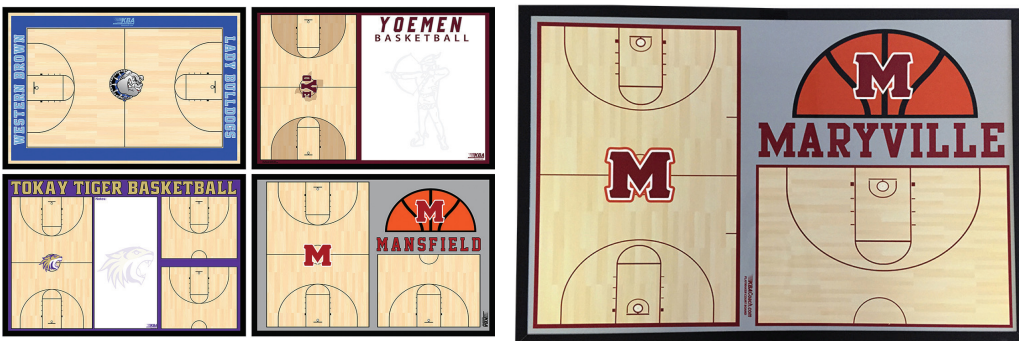

CUSTOM WHITEBOARDS - 18"x24" AND 24"x36"

Same as the whiteboards above but customize in team colors, logo and lettering. Choose size/layout/sport, provide colors and high quality art file of your logo.

•Magnetic 24x36" no frame - a white background must be used due to color saturation.

Layouts: full court, full court+notes, full court+half courts+notes, full court + half court

Place order prior to requesting art proof. Proofs will be emailed and must be approved prior to shipping.

- **CWCB1824 18"x 24" .....$95.00 ea**
- **CWB1824M Magnetic 18"x 24" Framed.....$110.00 ea**
- **CWCB2436 24"x36" Framed non-magnetic .....$150.00 ea**
- **CWBC2436M 24"x36" Magnetic (no frame) .....$175.00 ea**