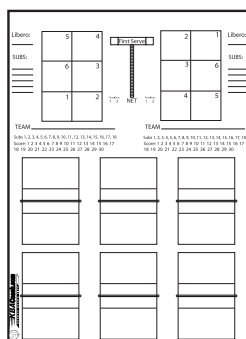

VOLLEYBALL COACH'S PAD

- 50 sheets per pad
- Track rotations, timeouts, substitutions, scoring and notes.

VP .....$6.00 ea