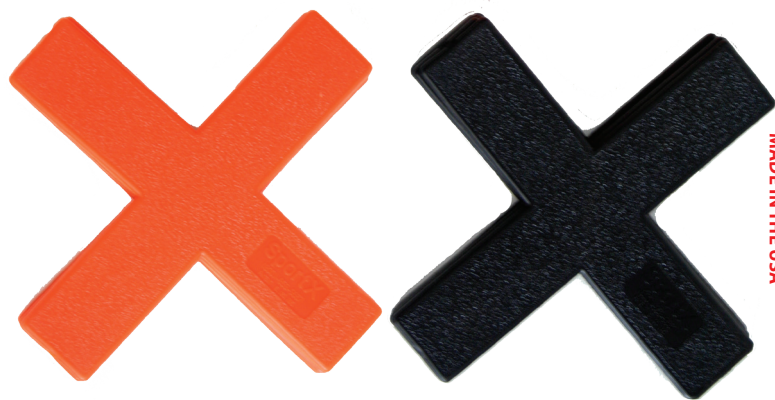

## HEADS UP DRIBBLE GLASSES

**MADE IN THE USA**

- Develop better dribbling and ball handling skills.
- Increase court awareness... unique design blocks downward vision to teach players to look up at the court and not down at the ball.
- Develop ball handling control by the feel of the ball instead of looking at it.
- Lightweight, soft flexible plastic fits comfortably to face.
- Adjustable elastic strap for all ages.
- Drill sheet included

## BASKETBALL DRIBBLING KIT

Improve dribbling skills for all players.

Kit Includes:

- Heads Up Dribble Glasses
- Ball Handling Gloves

BB-N20 (size) .....\$23.99 kit  
 Junior or Senior

**MADE IN THE USA**

MADE IN THE USA

## SPORT X® MARKERS

Our most popular X spot markers.

- Use for markers for agility, speed, jumping drills, targets, etc....
- Porous bottoms resist movement on gym floors.
- X shaped so athletes seldom lose total contact with the floor.
- 1/8" thick... players hardly notice on floor.
- X Size: 9 3/4"
- Easy to clean