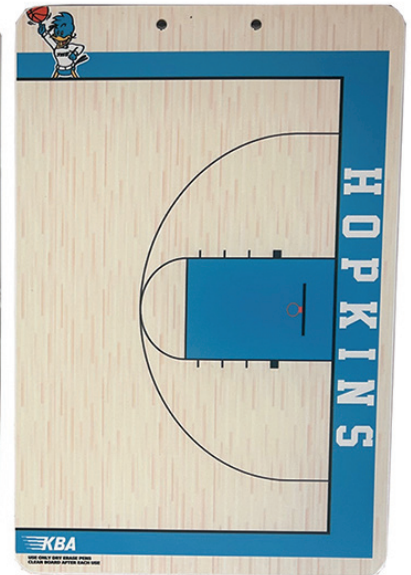

1. Colors:
   White Black
   Navy Red
   Blue Orange
   Green Purple
   Gray Maroon
   Vegas Ath. Yellow

KBA SPIRIT PLAYMAKER CLIPBOARD

- Durable injected molded high impact board.
- Boundary in team colors
- Basketball full court on front with lrg 1/2 court on back
- Dry erase whiteboard with heavy duty clip
- Includes dry erase marker with soft velcro® that serves as eraser & attaches to clip for storage.

VPM-1/color 9"x15½" .....$21.95 ea 6+ $20.00 ea
VRM-1/color 12"x18" .....$22.95 ea 6+ $21.00 ea

KBA CUSTOM CLIPBOARD

The above board but customize it!

- Custom dry erase clipboard with any sport court or field.
- Double sided with art.. full court/field on front with backside options; half court and other options on web.
- Supply high quality art files and we can match your court. (you must supply vector art on detailed courts and high quality art on any logo). pantone color match is not offered, we will do our best to get close to them.
- Order at kbacoach.com so we have complete order details for proofs. (Proofs are not sent prior to receiving order) Allow approx 4-7 business days for production after approval.

CCCBL 9"x15.5" .....$60.00 ea
2+ $50.00 ea
CCCXL 12"x18" .....$70.00 ea
2+ $60.00 ea

(2+ discounted price applies only if art is the exact same on both, name changes are allowed).

KBA BOARD & BAG

KBA COACHING BAG

- 9"x15" dry erase coaching board with black board bag with zipper & tote handle. Front with full court/field and back is plain. (one sided dry erase).
- Pen with Velcro® Eraser attaches to board for quick & easy use.

BNB912 Basketball ....$25.95 ea
BNB912-V Volleyball
BNB912-S Soccer